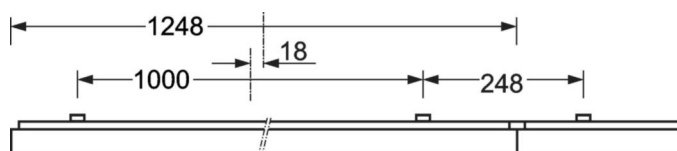

## MECHANICS

Housing colour	silver grey/white aluminium RAL 9006
Dimensions (LxWxDxH)	1248mm x 354mm x 62mm
Weight (net)	6.22kg
Cable entry KE (X/Y)	0mm/0mm
Type of installation	Ceiling-mounted single installation, Ceiling-mounted trunking installation

## Dimensions

---

L	1248 mm	Length
B	354 mm	Width
H	62 mm	Height
A1	1000 mm	Mounting distance single mounting
A3	248 mm	Mounting distance between luminaires in a light run arrangement
A4	50 mm	Mounting distance (width)
X	0 mm	Distance cable infeed to the center of the luminaire on the X-axis
Y	0 mm	Distance cable infeed to the center of the luminaire on the Y-axis