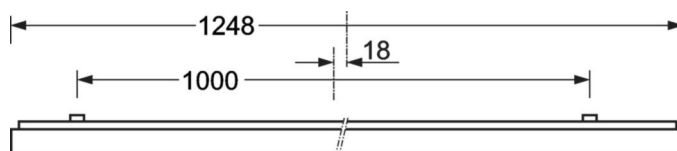

Surface-mounted luminaire - Micro-prismatic diffuser - direct distribution

Steel sheet enclosure, powder-coated rectangular cross-section, integrated Quicklock quick-mount bracket system with catch hook and safety rope for simple and quick mounting; Housing colour silver grey/white aluminium RAL 9006; Homogeneous direct light distribution for VDU-compatibility in accordance with DIN-EN 12464-1; glare reduction through microprism diffuser with special "multilayer" technology and optimised light deflecting foil; Easy installation of the connection, directly on the top of the luminaire with a terminal cover cap. Electrical connection via 5-pole connection terminal with plug-in contacts.. If required, an AVA-MH universal mounting aid is available as an accessory. Surface-mounted luminaire for ceiling installation;

## MECHANICS

Housing colour	silver grey/white aluminium RAL 9006
Dimensions (LxWxDxH)	1248mm x 354mm x 62mm
Weight (net)	6.22kg
Cable entry KE (X/Y)	0mm/0mm
Type of installation	Ceiling-mounted single installation, Ceiling-mounted trunking installation

## Dimensions

---

L	1248 mm	Length
B	354 mm	Width
H	62 mm	Height
A1	1000 mm	Mounting distance single mounting
A3	248 mm	Mounting distance between luminaires in a light run arrangement
A4	50 mm	Mounting distance (width)
X	0 mm	Distance cable infeed to the center of the luminaire on the X-axis
Y	0 mm	Distance cable infeed to the center of the luminaire on the Y-axis