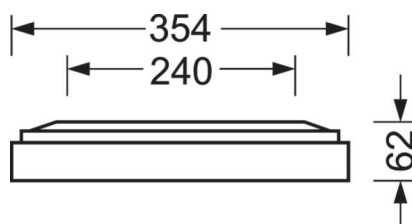

## LIGHTING TECHNOLOGY

Placement	LED, Colour rendering/Light colour CRI ≥ 80 / 4000K
Colour tolerance (MacAdam)	3SDCM
Photobiological safety (Luminaire)	RG0
Nominal luminous flux	5283lm
LED service life	100000h L80/B10 (Tq 25°C), 50000h L90/B50 (Tq 25°C)
Luminaire luminous efficiency	141lm/W
UGR lat./long.	18.5 / 18.7

## MECHANICS

Housing colour	silver grey/white aluminium RAL 9006
Dimensions (LxWxDxH)	1248mm x 354mm x 62mm
Weight (net)	6.22kg
Cable entry KE (X/Y)	0mm/0mm
Type of installation	Ceiling-mounted single installation, Ceiling-mounted trunking installation

## Dimensions

---

L	1248 mm	Length
B	354 mm	Width
H	62 mm	Height
A1	1000 mm	Mounting distance single mounting
A3	248 mm	Mounting distance between luminaires in a light run arrangement
A4	50 mm	Mounting distance (width)
X	0 mm	Distance cable infeed to the center of the luminaire on the X-axis
Y	0 mm	Distance cable infeed to the center of the luminaire on the Y-axis