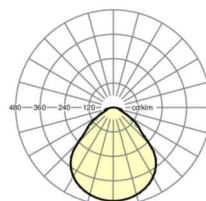

CHARACTERISTICS

Order number	65714066175
EAN number	4020863479146
Commodity code	94051190
Certification mark	IP 20, Protection class I, VDU 65° < 3000, F, Indoor, CE
Impact resistance (IK rating)	IK03
Ambient temperatur	ta 25°C
Special properties	Ready for IoT
Warranty period	5 years
State funding programs	BEG - Federal funding for efficient buildings (valid only for Germany)

ELECTRICAL ENGINEERING

Controller	Electronic driver DALI (1 pcs.)
Light Control	netlife flex55
System output	37W
Mains voltage	230V/50Hz
Circuit breakers (inrush current)	13 pieces/B10, 24 pieces/B16, 25 pieces/C10, 40 pieces/C16
Energy efficiency class/light source	C

LIGHTING TECHNOLOGY

Placement	LED, Colour rendering/Light colour CRI ≥ 80 / 4000K
Colour tolerance (MacAdam)	3SDCM
Photobiological safety (Luminaire)	RG0
Nominal luminous flux	5283lm
LED service life	100000h L80/B10 (Tq 25°C), 50000h L90/B50 (Tq 25°C)
Luminaire luminous efficiency	141lm/W
UGR lat./long.	18.5 / 18.7

MECHANICS

Housing colour	silver grey/white aluminium RAL 9006
Dimensions (LxWxDxH)	1248mm x 354mm x 62mm
Weight (net)	6.22kg
Cable entry KE (X/Y)	0mm/0mm
Type of installation	Ceiling-mounted single installation, Ceiling-mounted trunking installation

DEEP-LINK

<https://www.regiolum.de/en/article/65714066175>